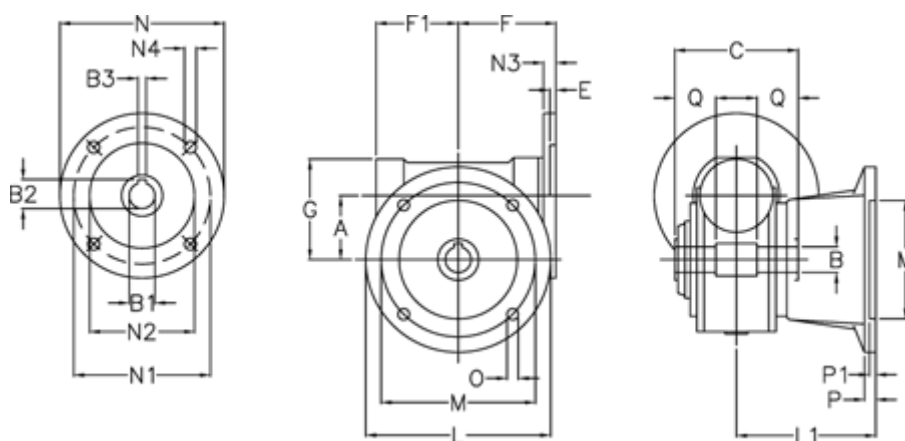

Data Sheet

Article number: 390204400762710

Description: Worm gear
VF 44-FA2-7-71B5

Measures

A	= 44.6	F1	= 54	N2	= 110
B	= 18 H7	G	= 71	N3	= 10.5
B1 E7	= 14	L	= 110	N4	= 9.5
B2	= 16.3	L1	= 90	O	= 8.5
B3 H9	= 5	M	= 87	P	= 9
C	= 64	M1	= 60	P1	= 7
E	= 2	N	= 160	Q	= 24.5
F	= 65	N1	= 130		